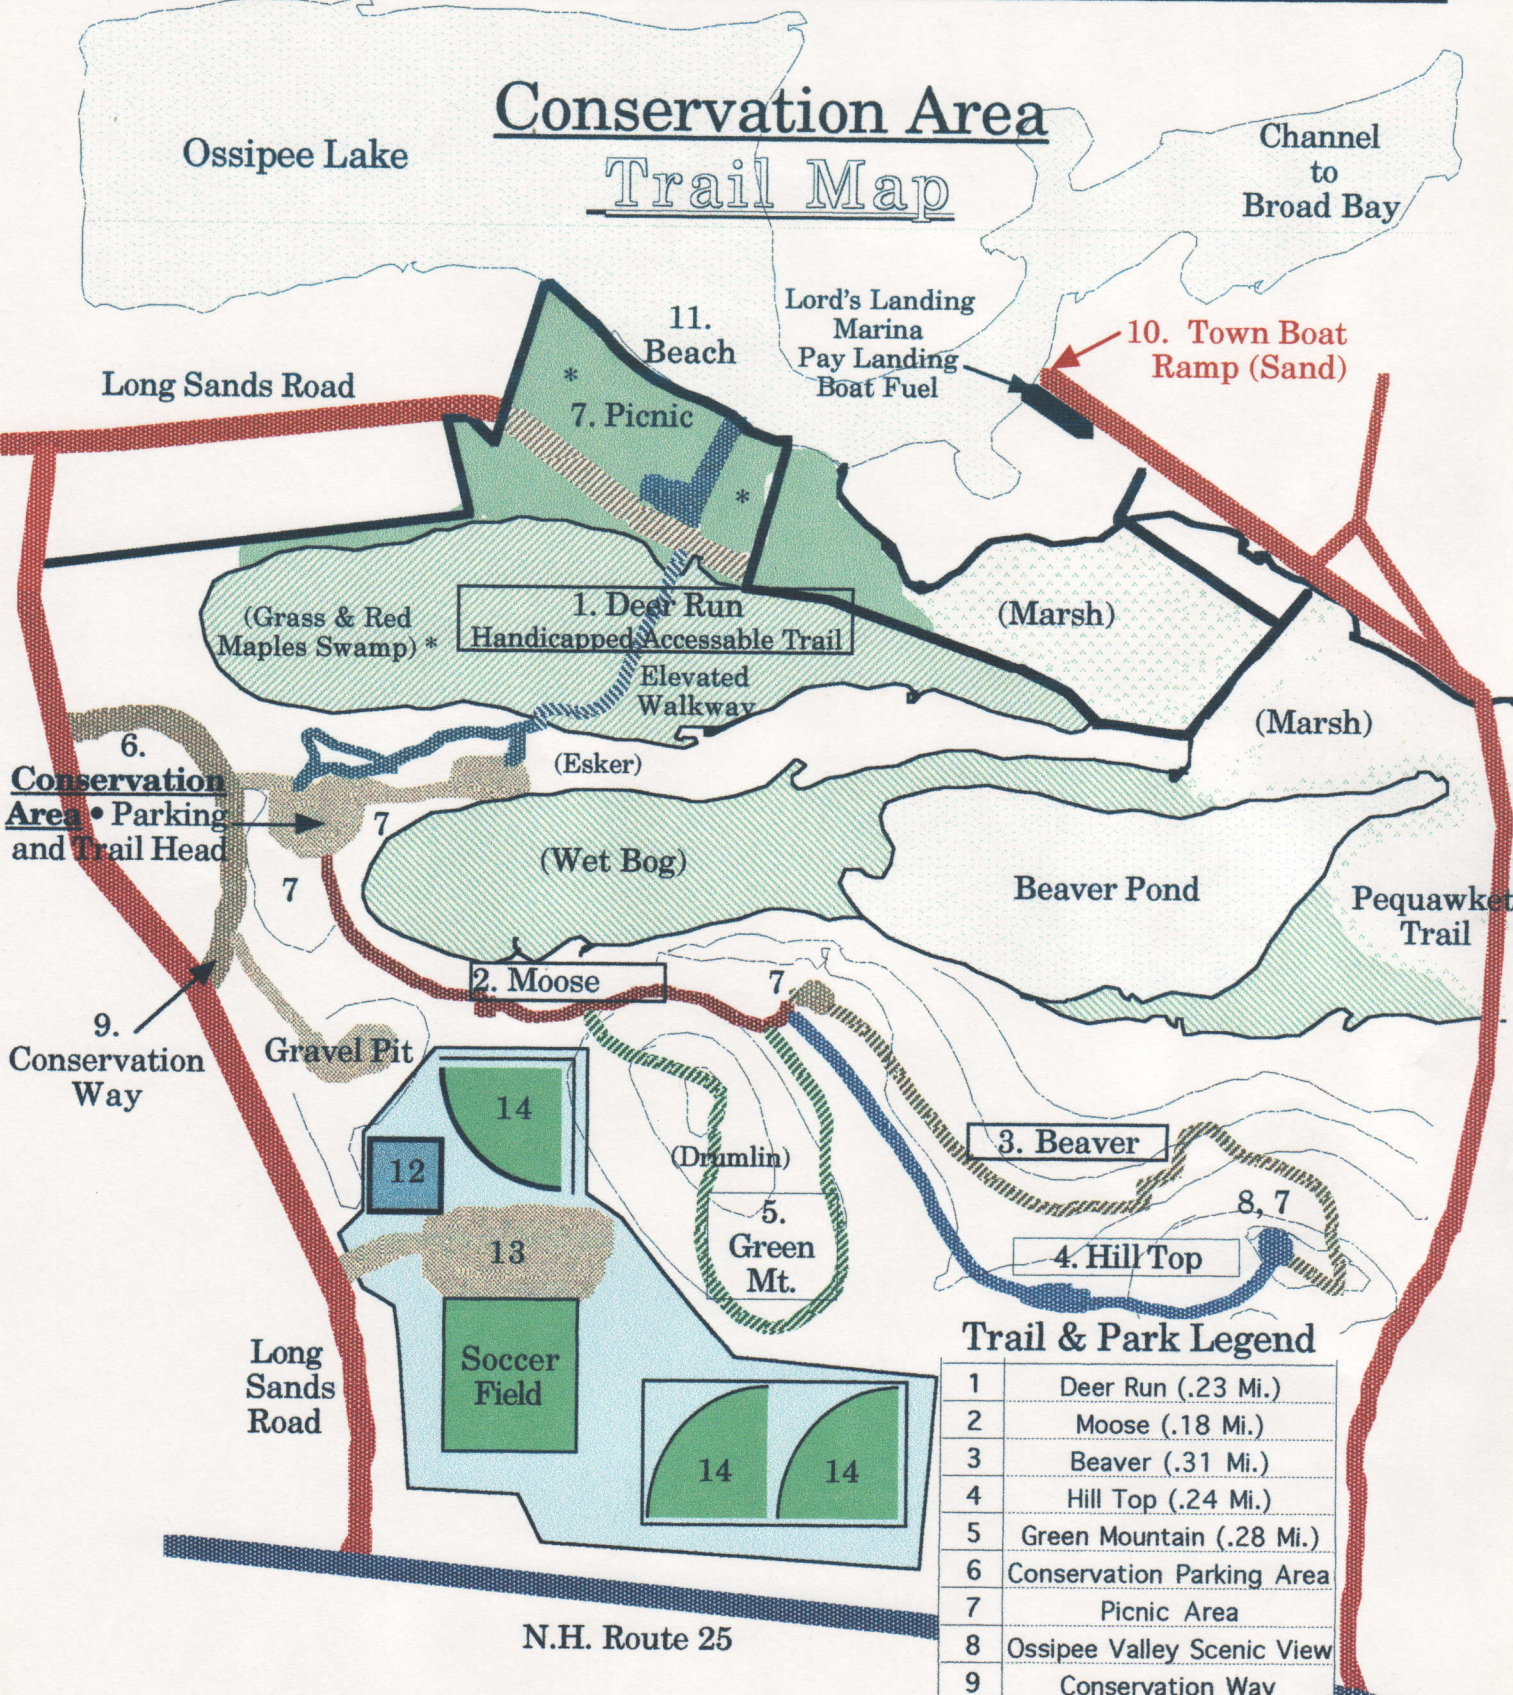

# Long Sands Constitution Park

## Conservation Area

### Trail Map

### Trail & Park Legend

1	Deer Run (.23 Mi.)
2	Moose (.18 Mi.)
3	Beaver (.31 Mi.)
4	Hill Top (.24 Mi.)
5	Green Mountain (.28 Mi.)
6	Conservation Parking Area
7	Picnic Area
8	Ossipee Valley Scenic View
9	Conservation Way
10	Town Boat Ramp
11	Town Beach
12	Tennis Courts
13	Ball Field Parking
14	Ball Fields