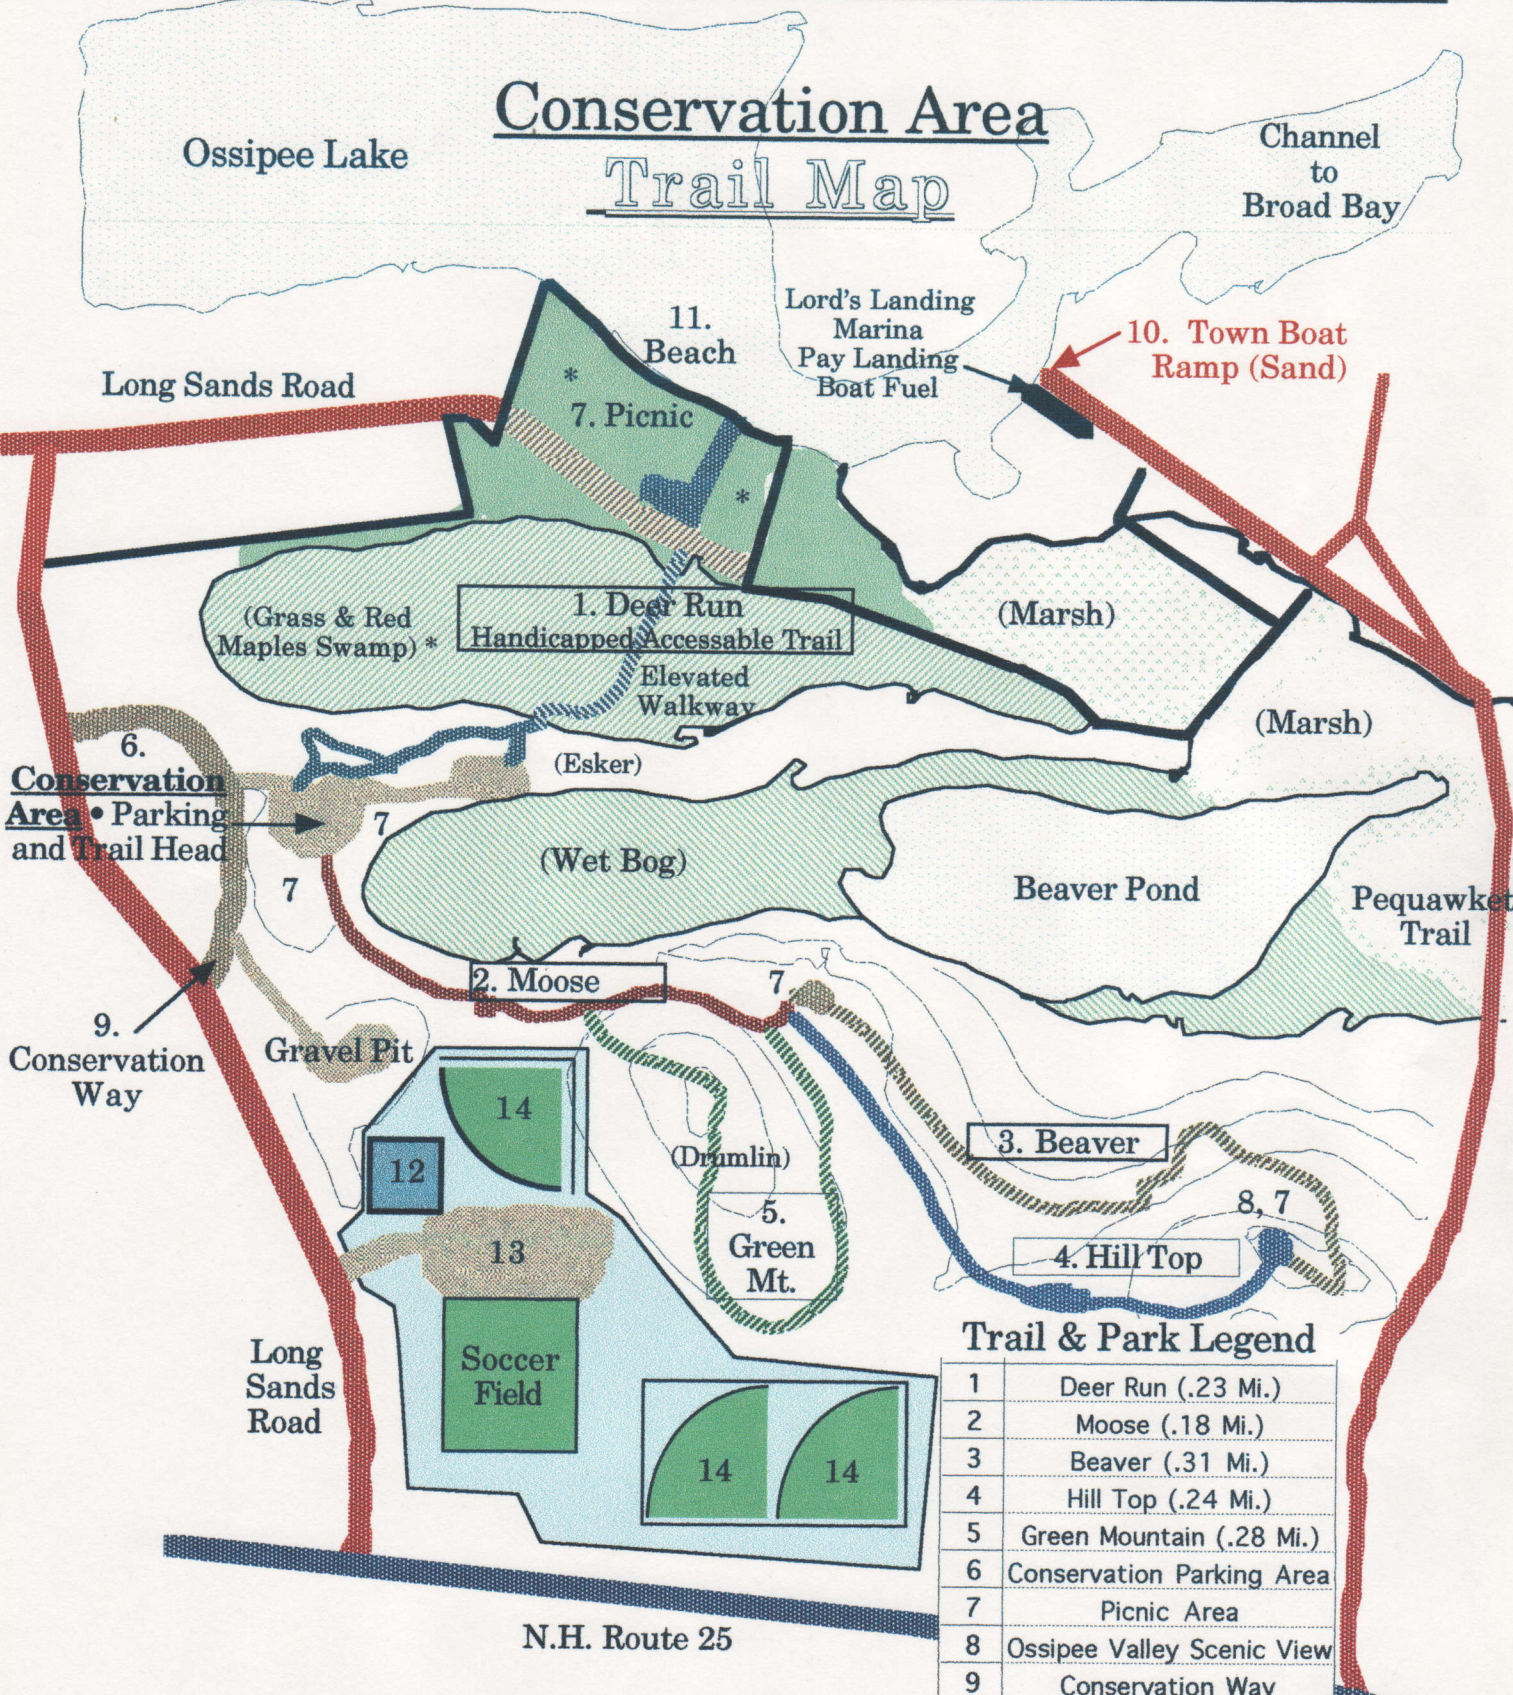

Long Sands Constitution Park

Conservation Area

Trail Map

Trail & Park Legend

1	Deer Run (.23 Mi.)
2	Moose (.18 Mi.)
3	Beaver (.31 Mi.)
4	Hill Top (.24 Mi.)
5	Green Mountain (.28 Mi.)
6	Conservation Parking Area
7	Picnic Area
8	Ossipee Valley Scenic View
9	Conservation Way
10	Town Boat Ramp
11	Town Beach
12	Tennis Courts
13	Ball Field Parking
14	Ball Fields

Drawn 5-23-96 By
 Hon. Richard L. Cogswell
 Chairman
 Ossipee Lake Beach Committee